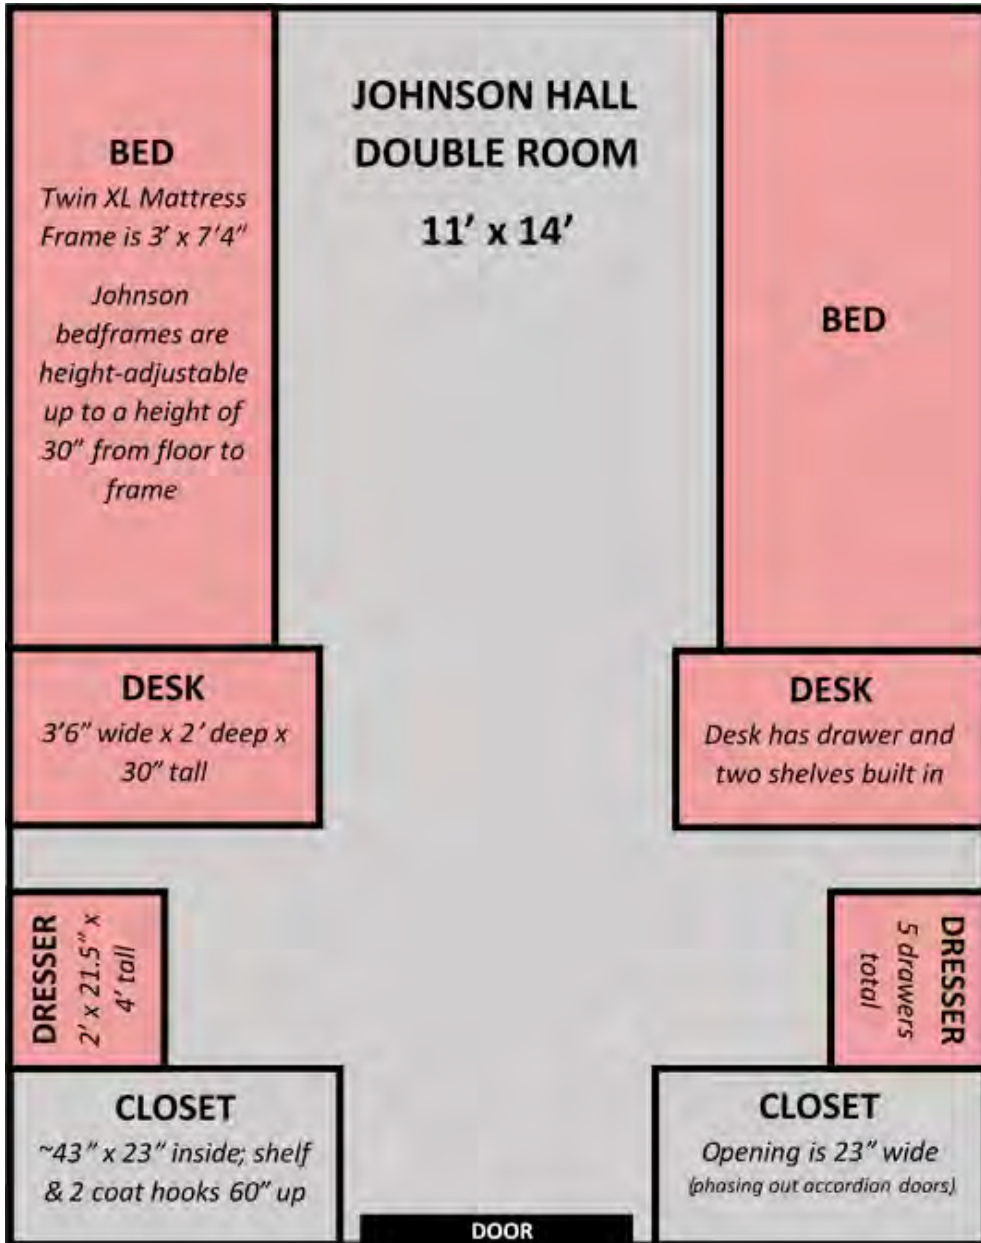

JOHNSON HALL

SINGLE ROOM

DESK

3'6" wide x 2' deep x 30" tall. Drawer & two shelves built in

BED

Twin XL Mattress
Frame is 3' x 7'4"

Johnson bedframes are height-adjustable up to a height of 30" from floor to frame

JOHNSON HALL SINGLE ROOM

8.5' x 14'

DRESSER

2'x21.5"x4'
tall, 5
drawers

CLOSET

~43"x23" inside; shelf & 2 coat hooks 60" up. Opening 23" wide (phasing out doors)

DOOR

There is an additional \$200 housing cost per semester for a designed single room, as opposed to sharing a double room with a roommate. Space limited, assigned by seniority.

Height-adjustable shelves, 21"x8"

Pro-Tip: Borrow a rubber mallet from the Johnson RA Office to adjust bed height on move-in day!

JOHNSON HALL

DOUBLE ROOM

Height-adjustable shelves, 21"x8"

Pro-Tip: Borrow a rubber mallet from the Johnson RA Office to adjust bed height on move-in day!