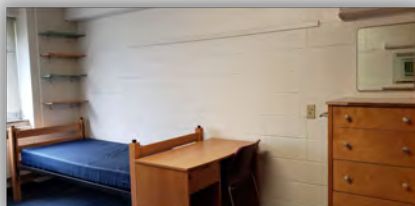

JOHNSON HALL

SINGLE ROOM

DESK

3'6" wide x 2' deep x 30" tall. Drawer & two shelves built in

BED

Twin XL Mattress
Frame is 3' x 7'4"

Johnson bedframes are height-adjustable up to a height of 30" from floor to frame

JOHNSON HALL SINGLE ROOM

8.5' x 14'

DRESSER

2'x21.5"x4'
tall, 5
drawers

CLOSET

~43"x23" inside; shelf & 2 coat hooks 60" up. Opening 23" wide (phasing out doors)

DOOR

There is an additional \$200 housing cost per semester for a designed single room, as opposed to sharing a double room with a roommate. Space limited, assigned by seniority.

Height-adjustable shelves, 21"x8"

Pro-Tip: Borrow a rubber mallet from the Johnson RA Office to adjust bed height on move-in day!

JOHNSON HALL

DOUBLE ROOM

Height-adjustable shelves, 21"x8"

Pro-Tip: Borrow a rubber mallet from the Johnson RA Office to adjust bed height on move-in day!