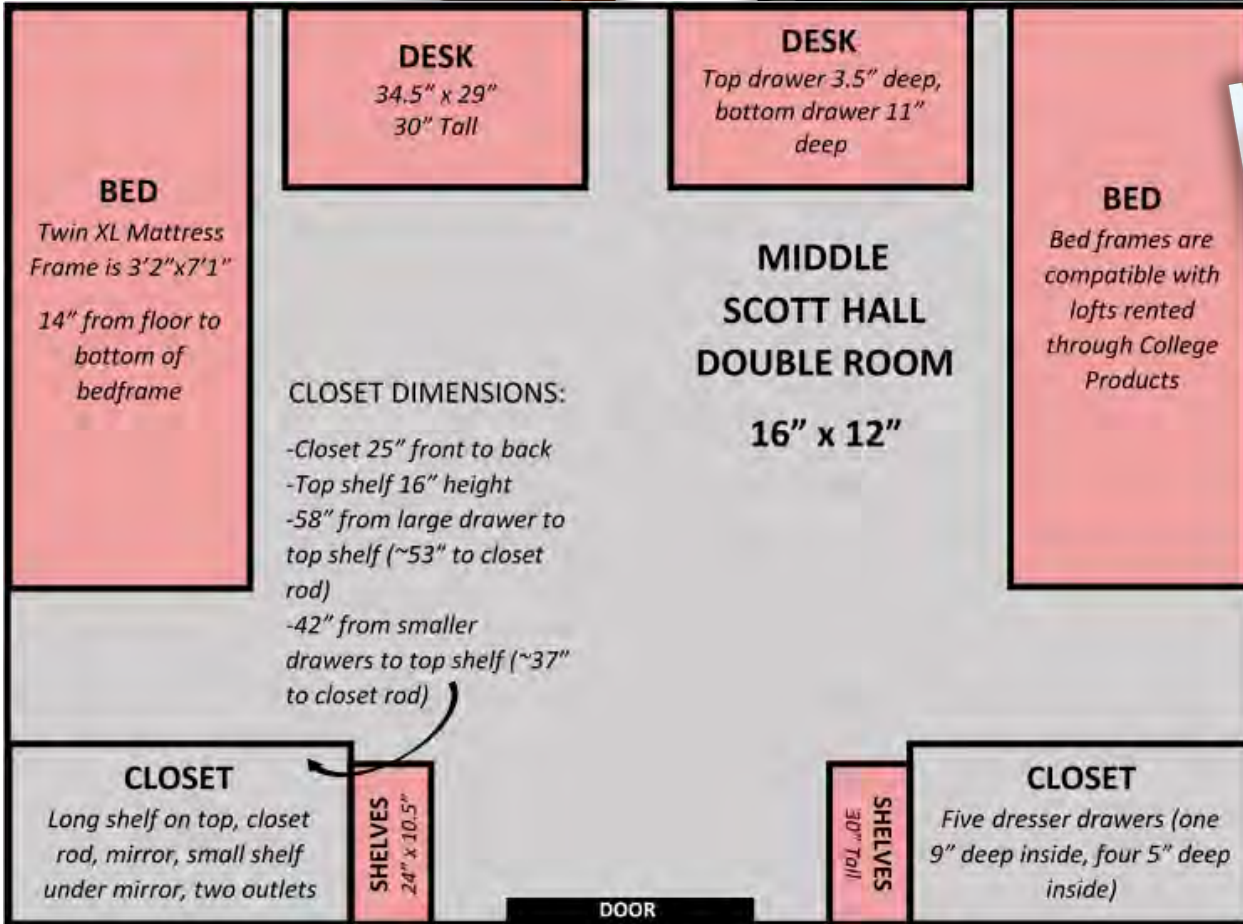

MIDDLE SCOTT HALL

DOUBLE ROOM

Outlets right in the closet if you want to keep your mini fridge there!