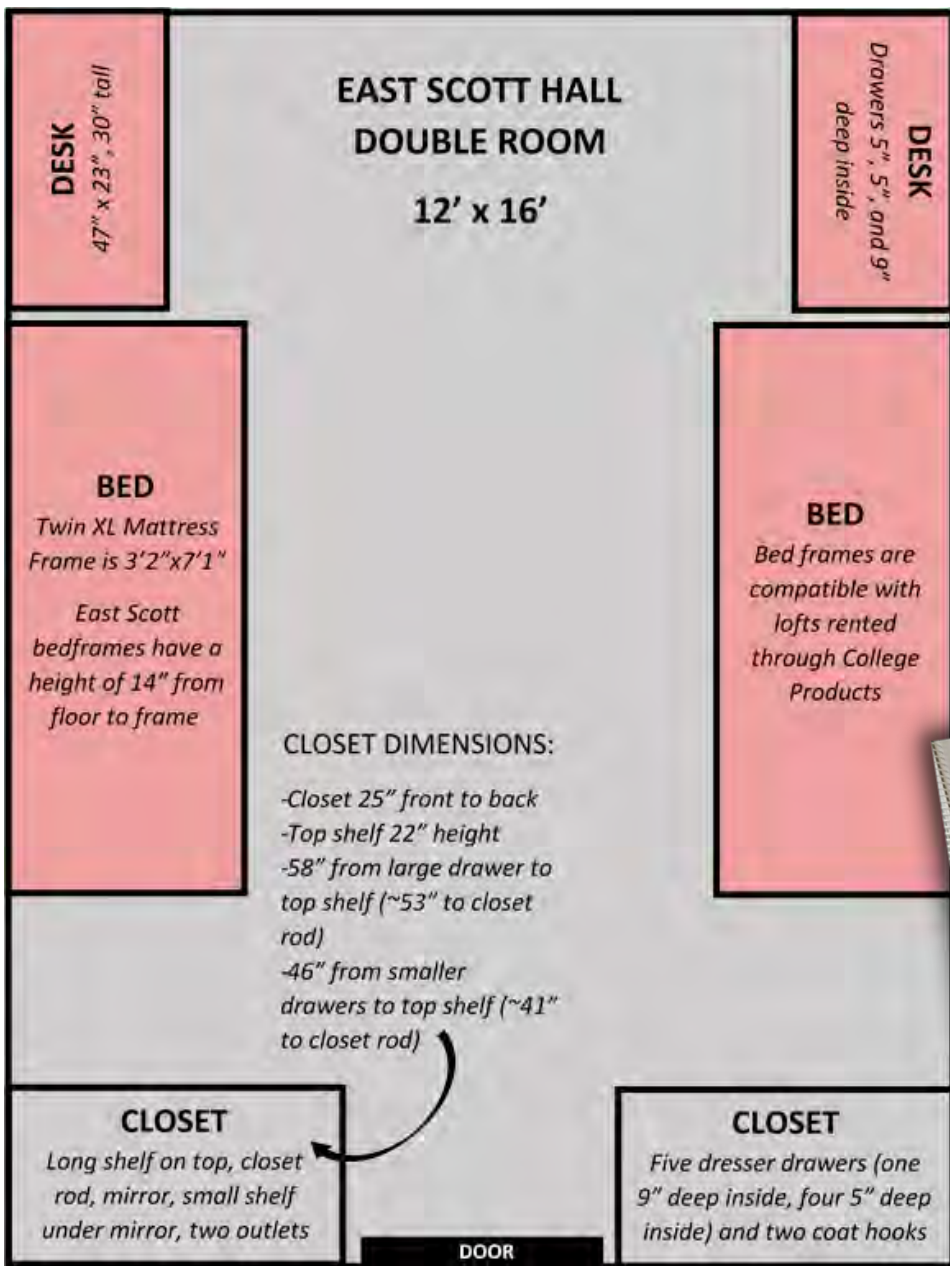

CLOSET

Five dresser drawers (one 9" deep inside, four 5" deep inside)

DOOR

BED

Twin XL Mattress
Frame is 3'2" x 7'1"

East Scott
bedframes have a
height of 14" from
floor to frame

Frames
compatible with
College Products
rented lofts

Height-adjustable
shelves above desks
36" x 8"

Outlets
right in the
closet if you
want to
keep your
mini fridge
there!

EAST SCOTT HALL

DOUBLE ROOM

Height-adjustable shelves above desks 36" x 8"

Outlets right in the closet if you want to keep your mini fridge there!

MIDDLE SCOTT HALL

SUITE

MIDDLE SCOTT HALL SUITE COMMON ROOM
14" x 12"

DESK
Side Drawers 4" x 4", and 11" deep inside

DESK
Long drawer on top 20" and 3" deep inside

DESK
Shelf 40" x 6" and 1" clearance from desktop to shelf

Shelf in desk has a built-in light on the bottom, as well as a single outlet.

DESK
42" x 28" 30" Tall

DOOR

DOOR

DOOR

MIDDLE SCOTT HALL SUITE BEDROOM
12" x 12"

BED
Twin XL Mattress
Frame is 3'2"x7'1"
Many of the Middle Scott suite bedframes are height-adjustable up to a height of 34" from floor to frame