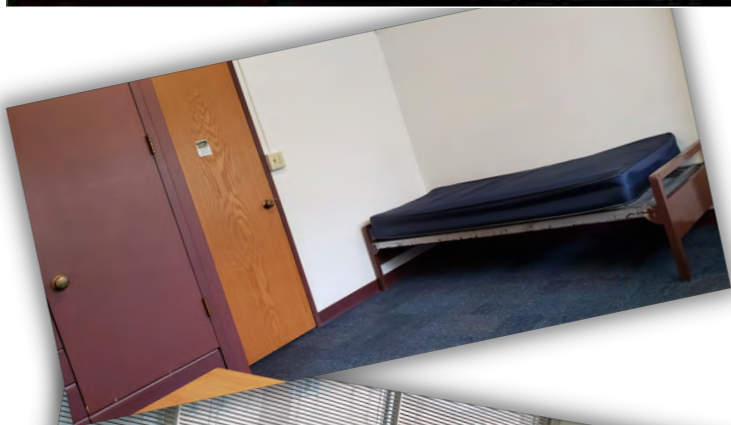

CLOSET

Five dresser drawers (one 9" deep inside, four 5" deep inside)

DOOR

BED

Twin XL Mattress
Frame is 3'2" x 7'1"

East Scott
bedframes have a
height of 14" from
floor to frame

Frames
compatible with
College Products
rented lofts

Height-adjustable
shelves above desks
36" x 8"

Outlets
right in the
closet if you
want to
keep your
mini fridge
there!

EAST SCOTT HALL

DOUBLE ROOM

Height-adjustable shelves above desks 36" x 8"

Outlets right in the closet if you want to keep your mini fridge there!

MIDDLE SCOTT HALL

SUITE

MIDDLE SCOTT HALL SUITE COMMON ROOM
14" x 12"

DESK
Side Drawers 4" x 4", and 11" deep inside

DESK
Long drawer on top 20" and 3" deep inside

DESK
Shelf 40" x 6" and 1" clearance from desktop to shelf

Shelf in desk has a built-in light on the bottom, as well as a single outlet.

DESK
42" x 28" 30" Tall

DOOR

DOOR

DOOR

MIDDLE SCOTT HALL SUITE BEDROOM
12" x 12"

BED
Twin XL Mattress
Frame is 3'2"x7'1"
Many of the Middle Scott suite bedframes are height-adjustable up to a height of 34" from floor to frame