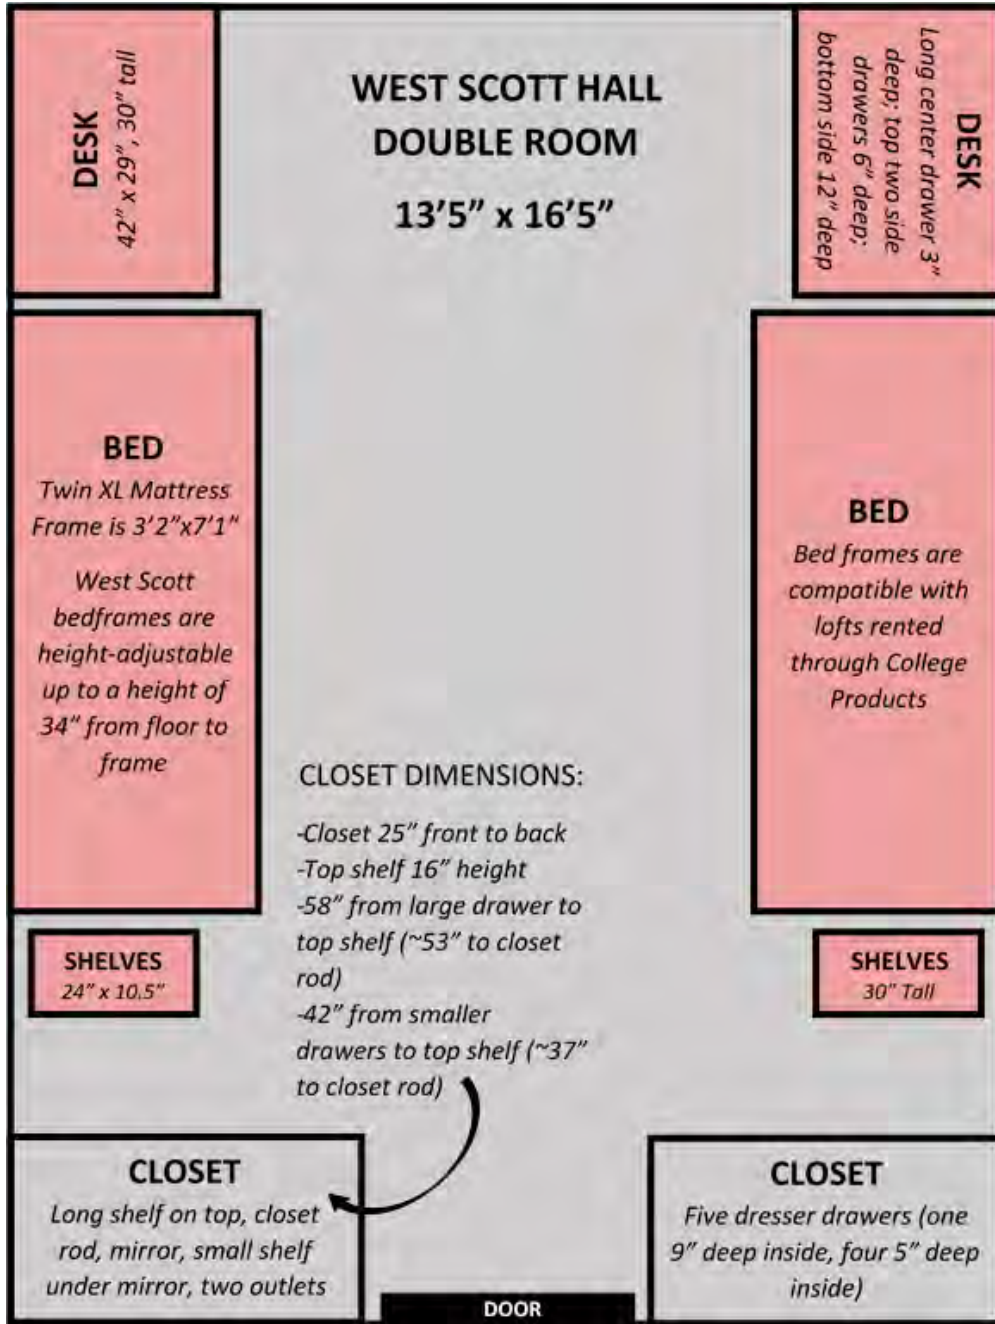

WEST SCOTT HALL

DOUBLE ROOM

Outlets right in the closet if you want to keep your mini fridge there!