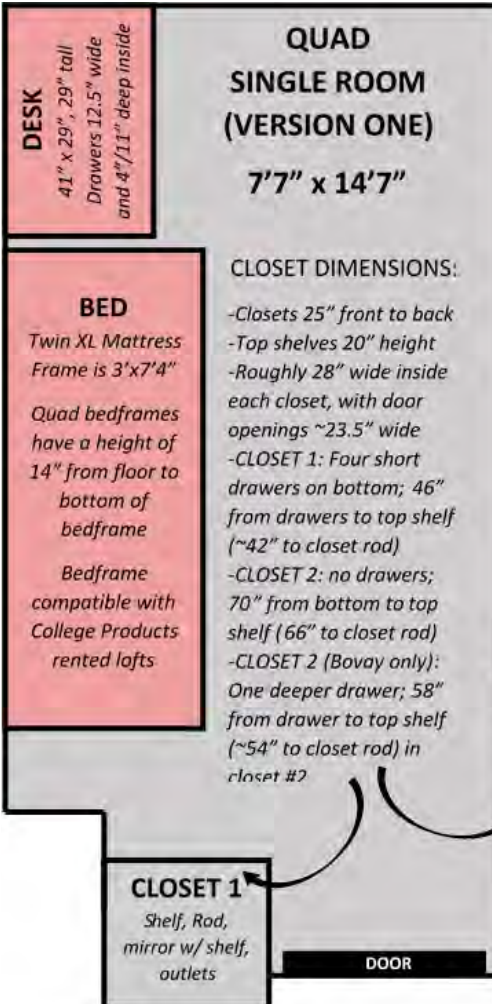

THE QUAD

Anderson, Bovay, Brockway, Mapes

SINGLE ROOM

Room Notes:

- Bovay/Brockway have linoleum floors
- Anderson/Mapes have carpeted floors
- Bovay closets have an extra drawer
- Bovay has two height adjustable shelves on walls for each student, 31" x 8"
- Anderson, Brockway, and Mapes have a set height wall shelf per student at 35" x 8" and a cork board (34" x 24")

Room Notes:

- Bovay/Brockway have linoleum floors
- Anderson/Mapes have carpeted floors
- Bovay closets have an extra drawer
- Bovay has two height adjustable shelves on walls for each student, 31" x 8"
- Anderson, Brockway, and Mapes have a set height wall shelf per student at 35" x 8" and a cork board (34" x 24")