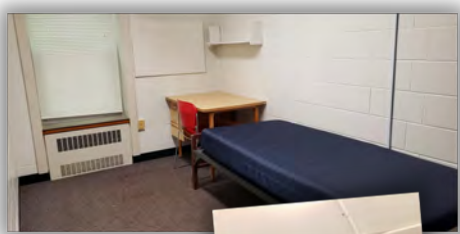

THE QUAD

Anderson, Bovay, Brockway, Mapes

SINGLE ROOM

Room Notes:

- Bovay/Brockway have linoleum floors
- Anderson/Mapes have carpeted floors
- Bovay closets have an extra drawer
- Bovay has two height adjustable shelves on walls for each student, 31" x 8"
- Anderson, Brockway, and Mapes have a set height wall shelf per student at 35" x 8" and a cork board (34" x 24")

Outlets right in the closet if you want to keep your mini fridge there!

THE QUAD

Anderson, Bovay, Brockway, Mapes

DOUBLE ROOM

Building Notes:

- Bovay/Brockway have kitchens
- Bovay has "The Nest," a large hangout and event space with darts, pool, foosball, large TVs, and AC
- All four halls have one or more study lounge spaces available
- Anderson is home to the Phi Kappa Pi (Merriman) fraternity
- Brockway is home to the Theta Chi and Sigma Chi fraternities
- Mapes is home to the Phi Delta Theta fraternity