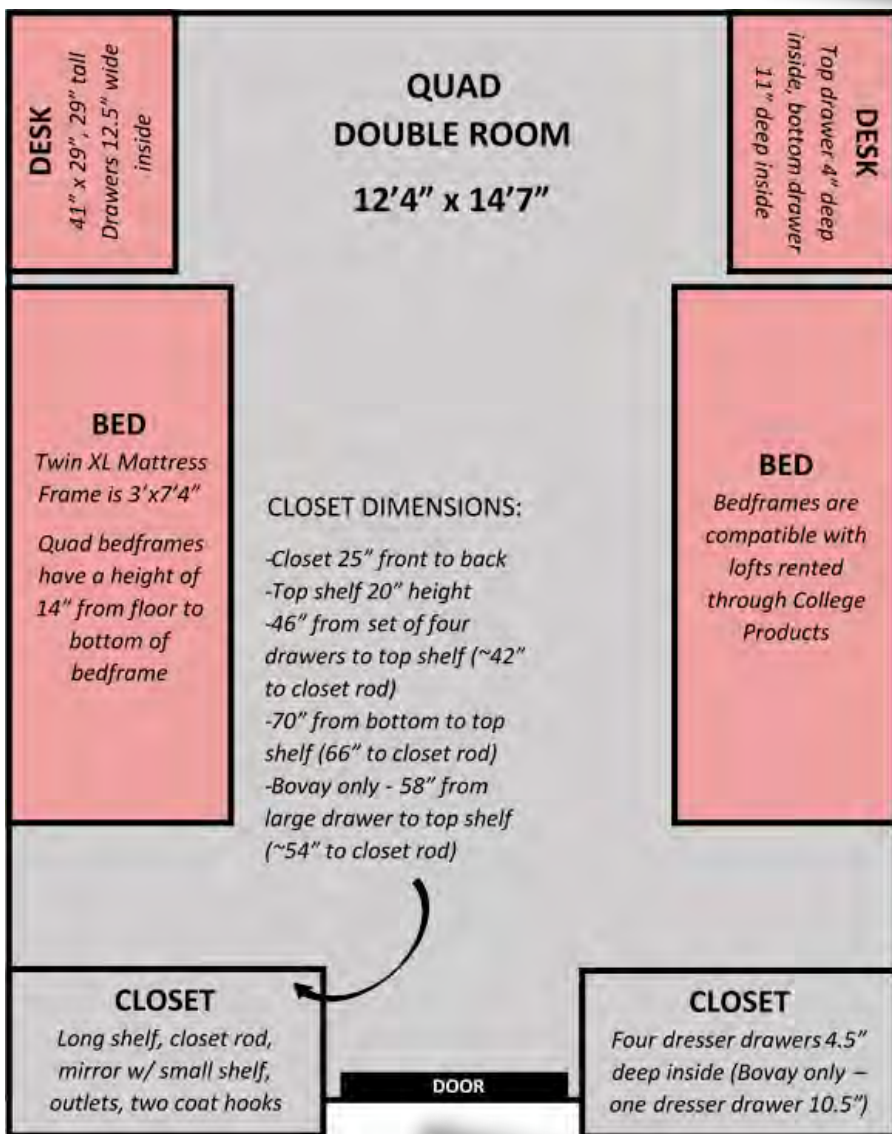

THE QUAD

Anderson, Bovay, Brockway, Mapes

SINGLE ROOM

Room Notes:

- Bovay/Brockway have linoleum floors
- Anderson/Mapes have carpeted floors
- Bovay closets have an extra drawer
- Bovay has two height adjustable shelves on walls for each student, 31" x 8"
- Anderson, Brockway, and Mapes have a set height wall shelf per student at 35" x 8" and a cork board (34" x 24")

Building Notes:

- Bovay/Brockway have kitchens
- Bovay has "The Nest," a large hangout and event space with darts, pool, foosball, large TVs, and AC
- All four halls have one or more study lounge spaces available
- Anderson is home to the Phi Kappa Pi (Merriman) fraternity
- Brockway is home to the Theta Chi and Sigma Chi fraternities
- Mapes is home to the Phi Delta Theta fraternity

Outlets right in the closet if you want to keep your mini fridge there!

THE QUAD

Anderson, Bovay, Brockway, Mapes

DOUBLE ROOM

Building Notes:

- Bovay/Brockway have kitchens
- Bovay has "The Nest," a large hangout and event space with darts, pool, foosball, large TVs, and AC
- All four halls have one or more study lounge spaces available
- Anderson is home to the Phi Kappa Pi (Merriman) fraternity
- Brockway is home to the Theta Chi and Sigma Chi fraternities
- Mapes is home to the Phi Delta Theta fraternity

Room Notes:

- Bovay/Brockway have linoleum floors
- Anderson/Mapes have carpeted floors
- Bovay closets have an extra drawer
- Bovay has two height adjustable shelves on walls for each student, 31" x 8"
- Anderson, Brockway, and Mapes have a set height wall shelf per student at 35" x 8" and a cork board (34" x 24")