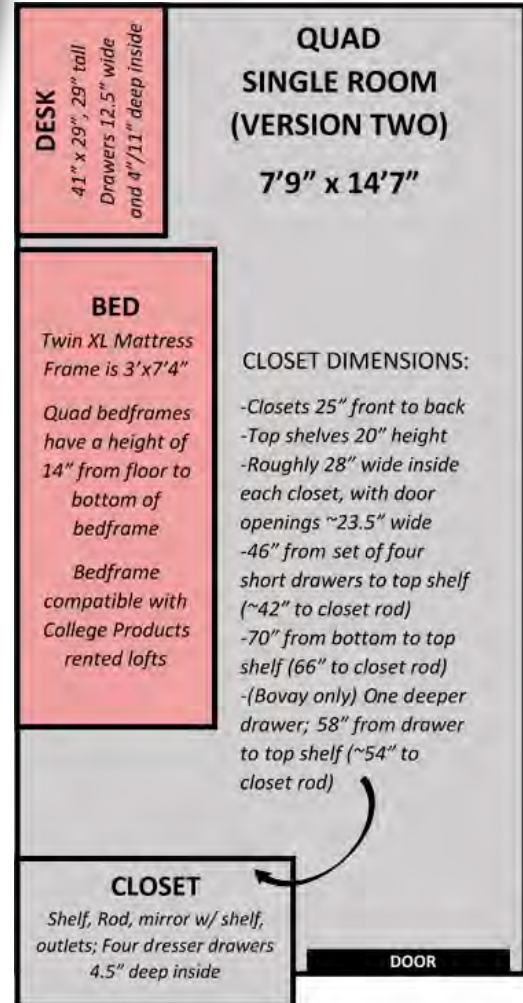

Outlets right in the closet if you want to keep your mini fridge there!