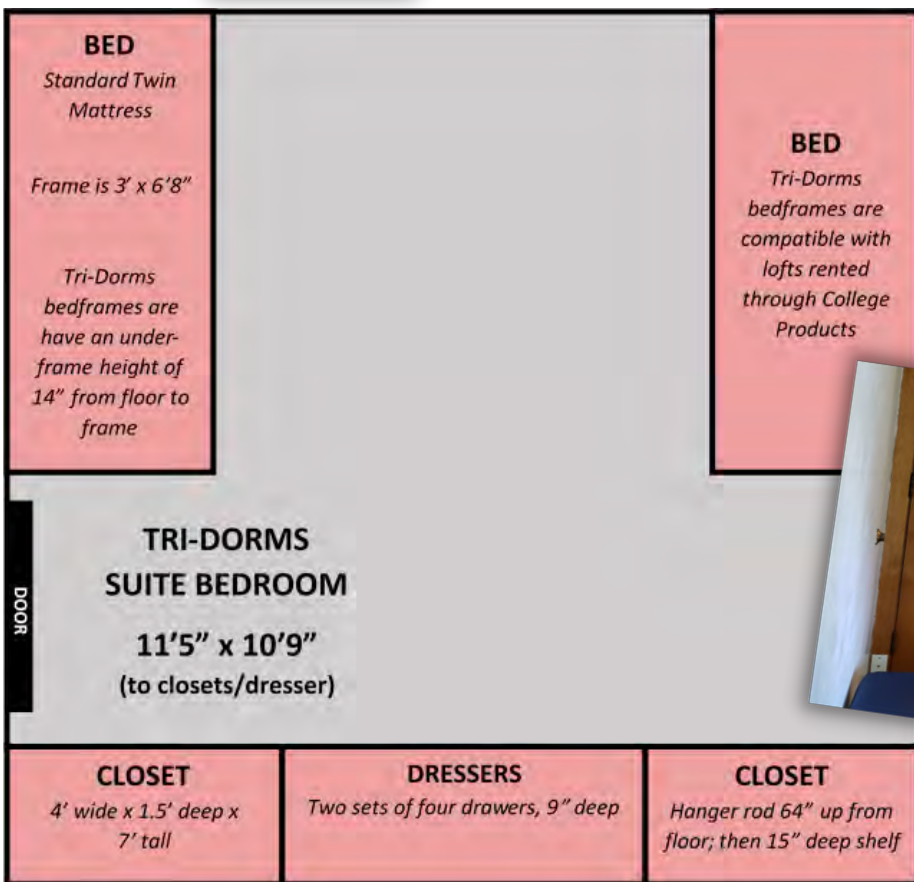

TRI-DORMS (Evans, Shaler, & Wright collectively make up the Tri-Dorms building)

SUITE

The Tri-Dorms Residence Hall is on the National Register of Historic Places. It has lots of character, but that also means rooms are not all identical. Your layout may have the door on a different side of the room, more windows, a different-sized window, etc.

All four suitemates' keys will open the common room, but only your and your roommate's keys will open your bedroom door.