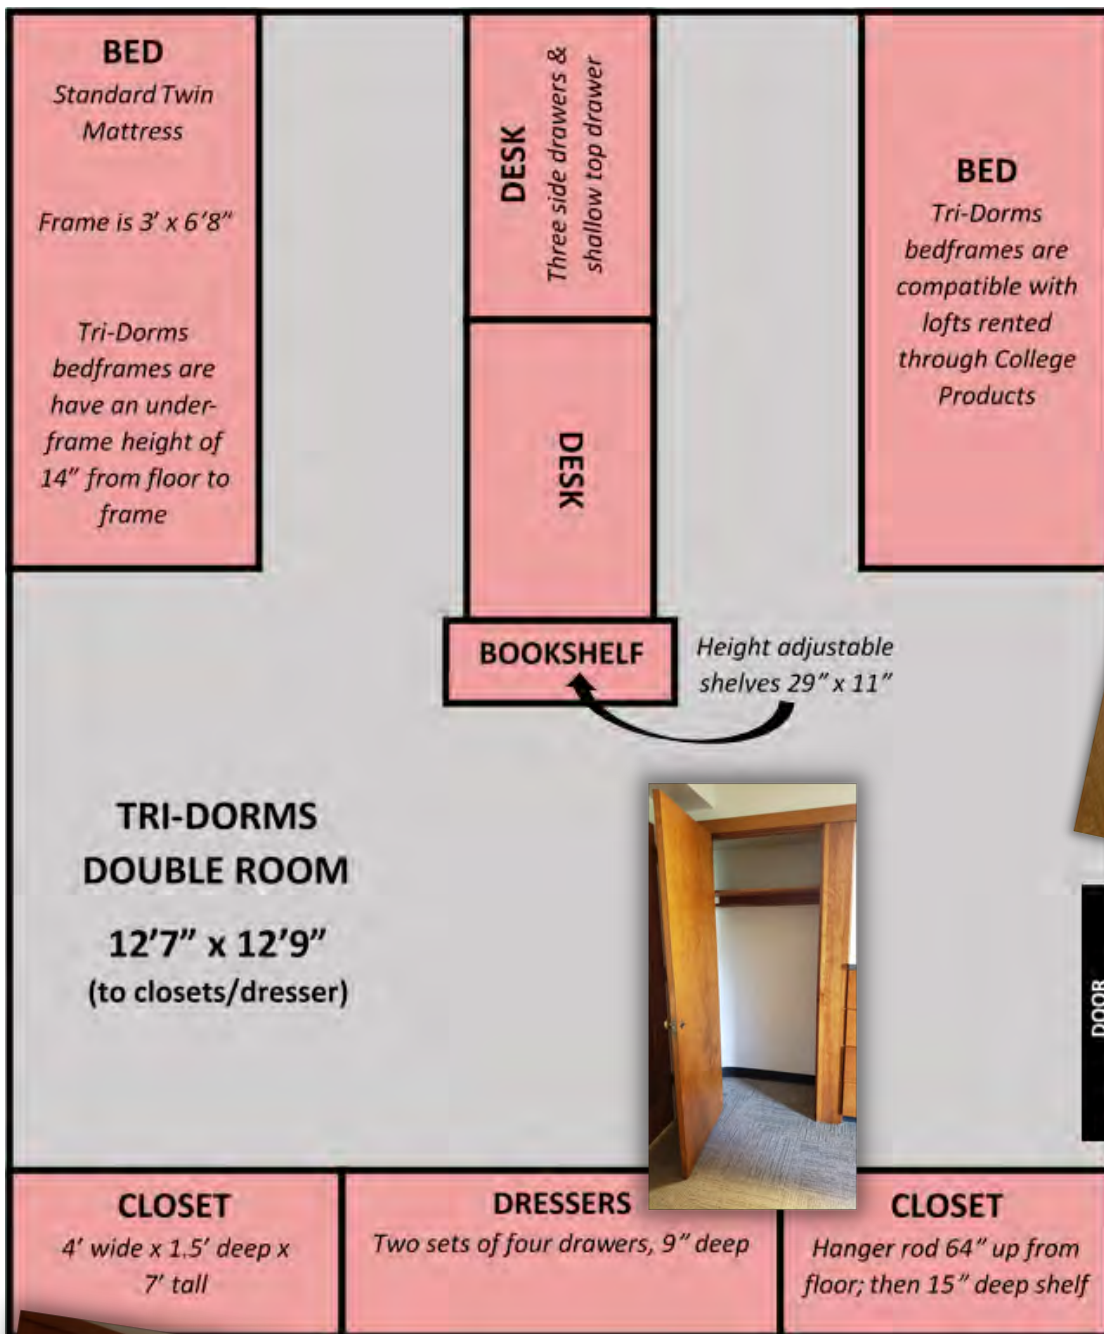

TRI-DORMS (Evans, Shaler, & Wright collectively make up the Tri-Dorms building)

DOUBLE ROOM