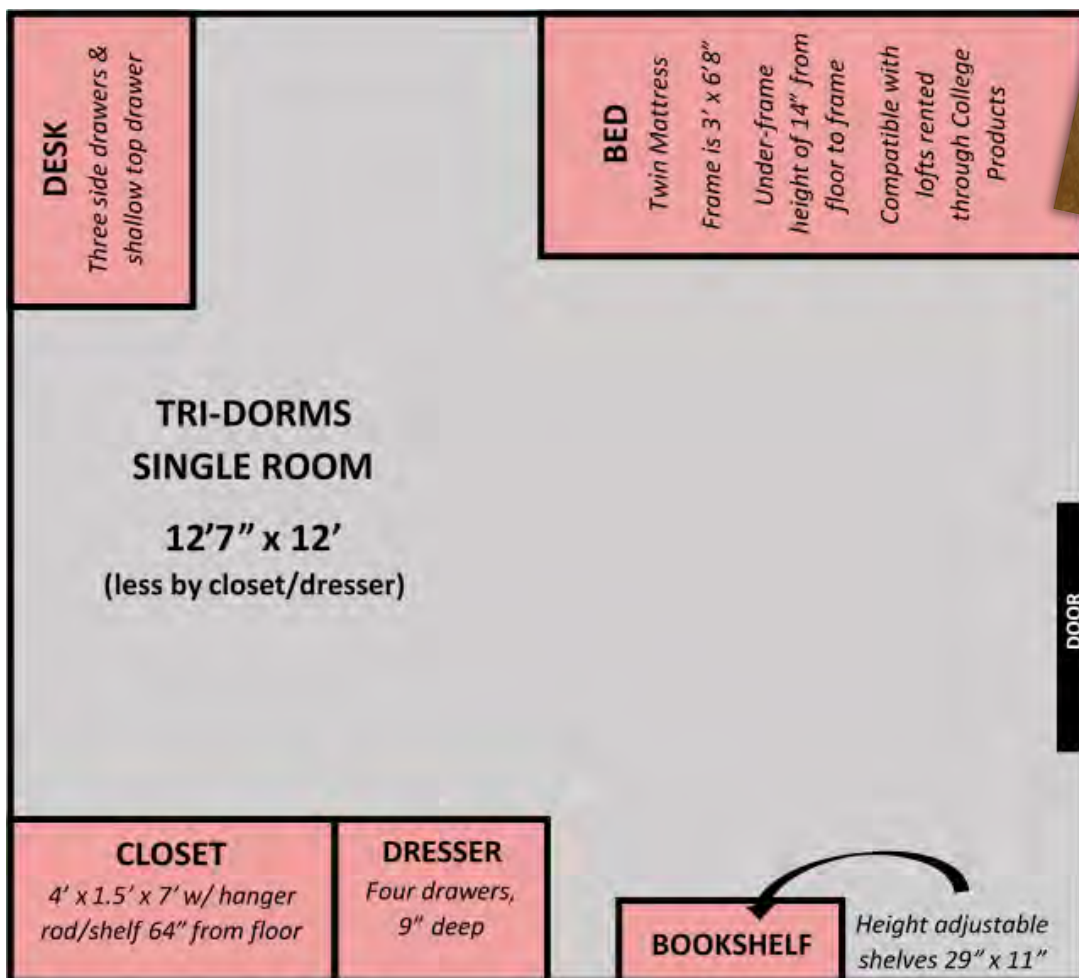

## SINGLE ROOM

The Tri-Dorms Residence Hall is on the National Register of Historic Places. It has lots of character, but that also means rooms are not all identical. Your layout may have the door on a different side of the room, more windows, a different-sized window, etc.

There may be an additional \$200 housing cost per semester for a designed single room, as opposed to sharing a double room with a roommate.

All four suitemates' keys will open the common room, but only your and your roommate's keys will open your bedroom door.