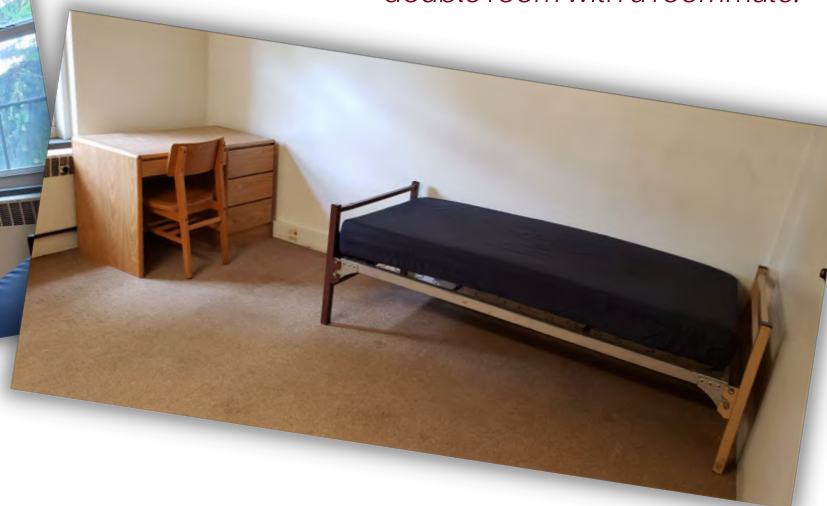

## SINGLE ROOM

The Tri-Dorms Residence Hall is on the National Register of Historic Places. It has lots of character, but that also means rooms are not all identical. Your layout may have the door on a different side of the room, more windows, a different-sized window, etc.

There may be an additional \$200 housing cost per semester for a designed single room, as opposed to sharing a double room with a roommate.