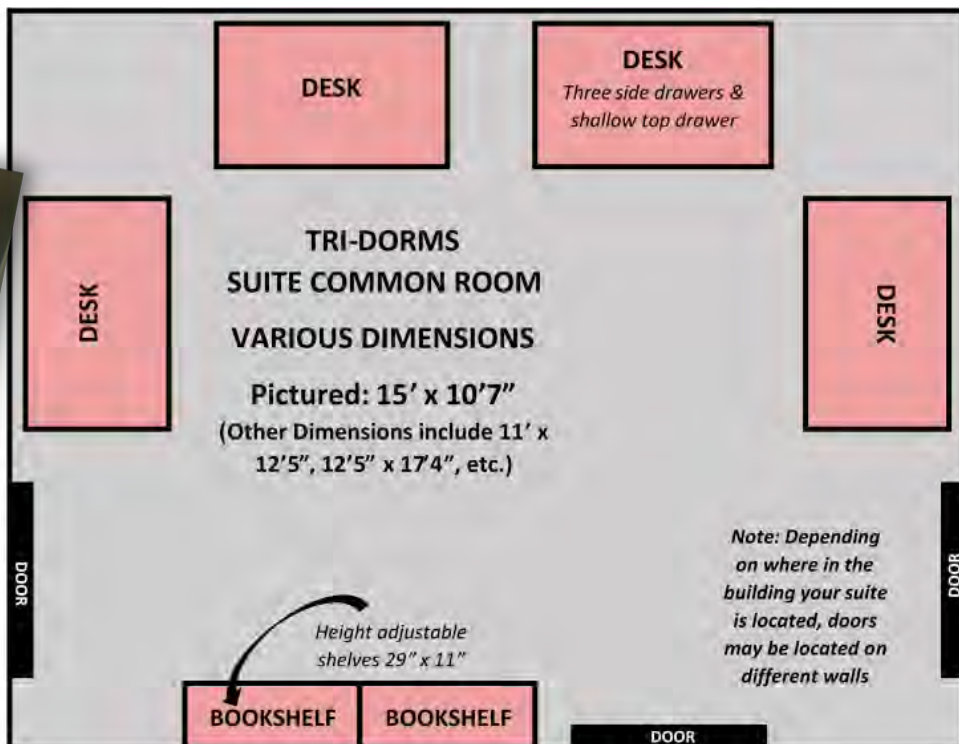

TRI-DORMS (Evans, Shaler, & Wright collectively make up the Tri-Dorms building)

SUITE

The Tri-Dorms Residence Hall is on the National Register of Historic Places. It has lots of character, but that also means rooms are not all identical. Your layout may have the door on a different side of the room, more windows, a different-sized window, etc.

All four suitemates' keys will open the common room, but only your and your roommate's keys will open your bedroom door.